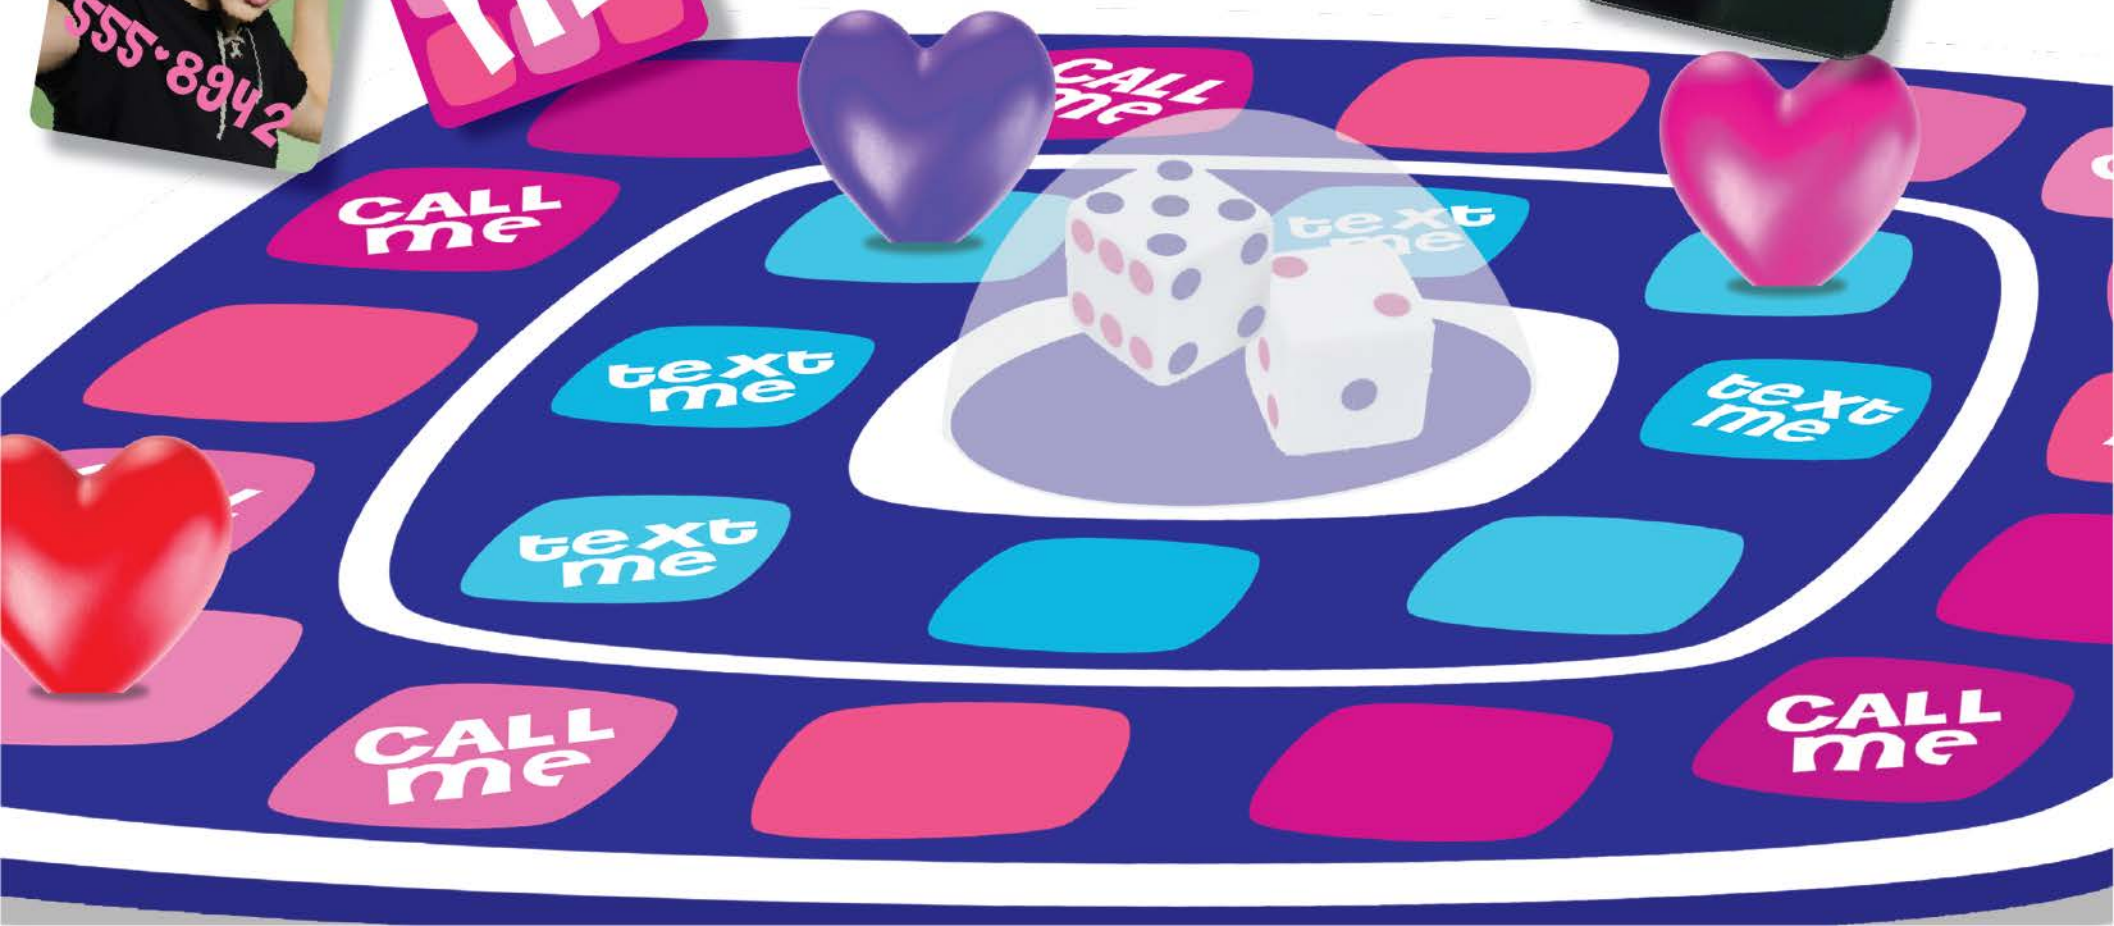

Dream ♥ Phone™

Who is your secret admirer?

Girls crushing on boys has not changed over the years but telephones have!

Mystery Date® was released by Milton Bradley in 1965 – move around the board and hope your secret admirer is behind your front door. Dream Phone™ was the follow up game in the 90s utilizing the same game play but instead of your secret admirer at your front door he is now on the phone. Fast forward to today's new Dream Phone™ game design where social media is the main form of communication between girls and boys – will your crush text you, call you or send you a pic!

Dream Phone™

text me

CALL me

Dream Phone™

CALL me

text me

CALL me

CALL me